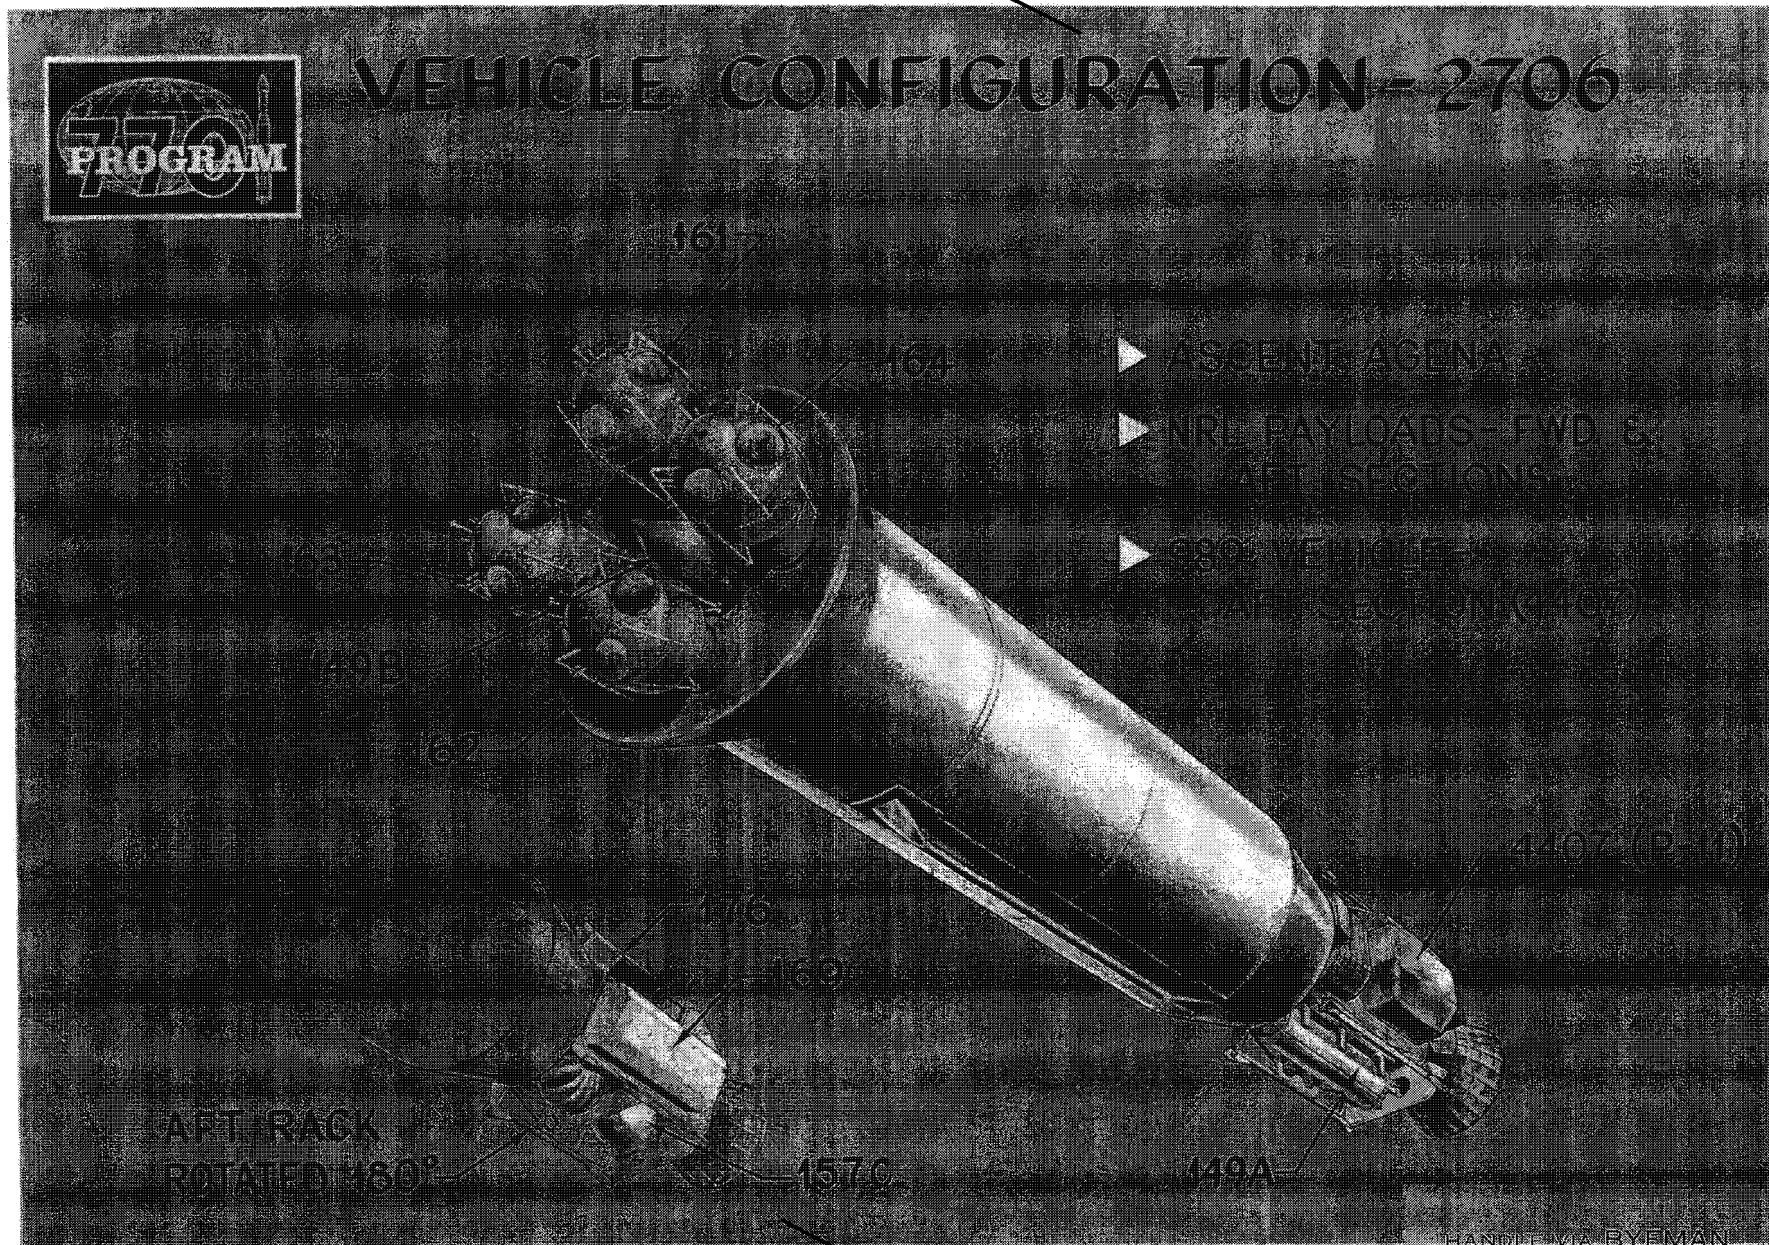

~~TOP SECRET / E~~

# VEHICLE CONFIGURATION - 2706

- ▶ ASCENT AGENA
- ▶ NRE PAYLOADS - FWD & AFT SECTIONS
- ▶ CSO VEHICLE

AFT RACK  
ROTATED 160°

HANDLE VIA BYEMAN  
CONTROL SYSTEM ONLY

~~TOP SECRET / E~~